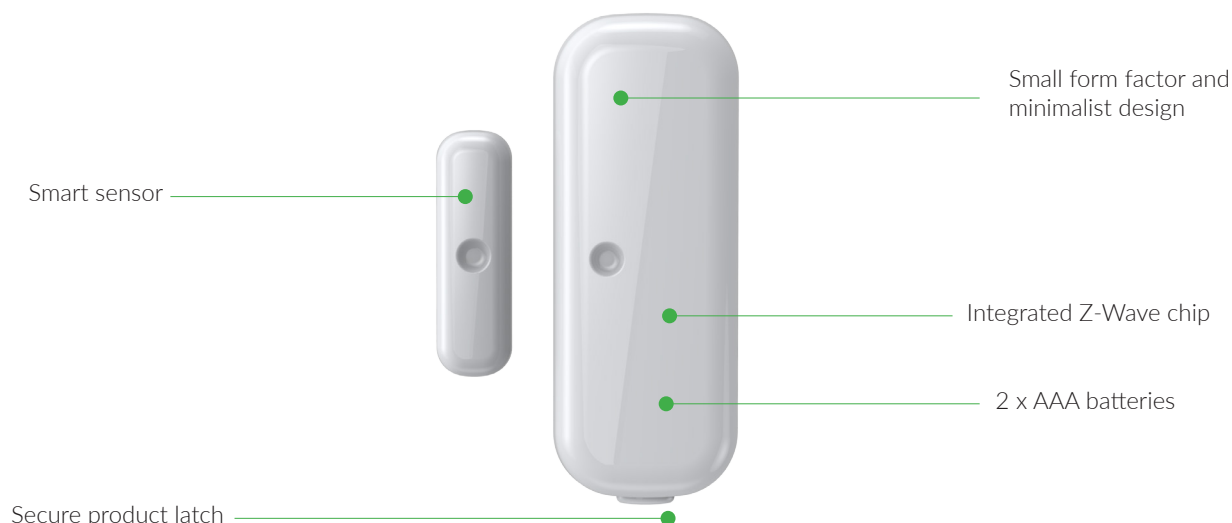

smart technology to make life simple

Door/Windows Sensor 2nd Edition

Wireless | Smart | Security

The FOXX Project® Door / Window Sensor is a battery- powered Z-Wave magnetic contact door/ window sensor. The Door / Window Sensor will send radio signals up to 6 associated Z-Wave devices within its own Z-Wave network when the main unit separates from the smaller unit (i.e. the door or window it is attached to is opened).

Bidirectional mounting plates and a push button release clasp allows for easy end-user installation. The FOXX Projects® Door / Window Sensor also has tamper prevention capabilities and low-battery alerts.

The FOXX Project® Door / Window Sensor also includes the latest stable Z-Wave technology including Z-Wave Explorer Frames.

Order Information | D/W Sensor 2nd GEN | Code: FPZWDWS2

THE CONSUMERS PROBLEM

THE IMPACT ON THE CONSUMER

Email: info@getfoxx.com to discuss. Web: www.getfoxx.com

Door/Windows Sensor 2nd Edition

Wireless | Smart | Security

Operating specifications

- Built-in antenna extends up to 300ft/100m
- Z-Wave RF range (outdoor)
- 2-year battery life
- Working temperature
- Low battery detection
- Ease of use and installation